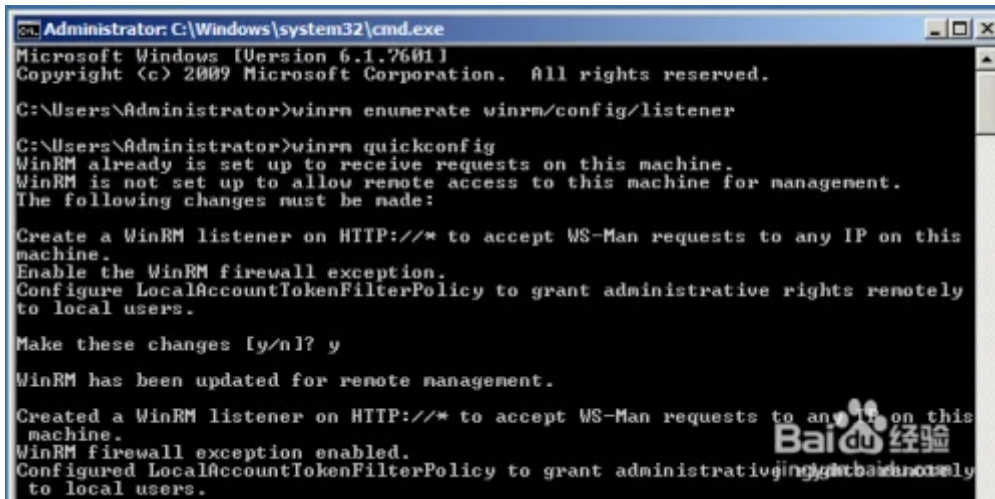

hyper-v?????winrm service

winrm service: windows

winrm service,

/

windows server

/

winrm service

winrm enumerate winrm/config/listener

winrm service

winrm quickconfig

winrm service listener:

winrm e winrm/config/listener

winrm service

Revision #1

Created 19 May 2025 02:52:17 by Admin

Updated 19 May 2025 02:53:34 by Admin