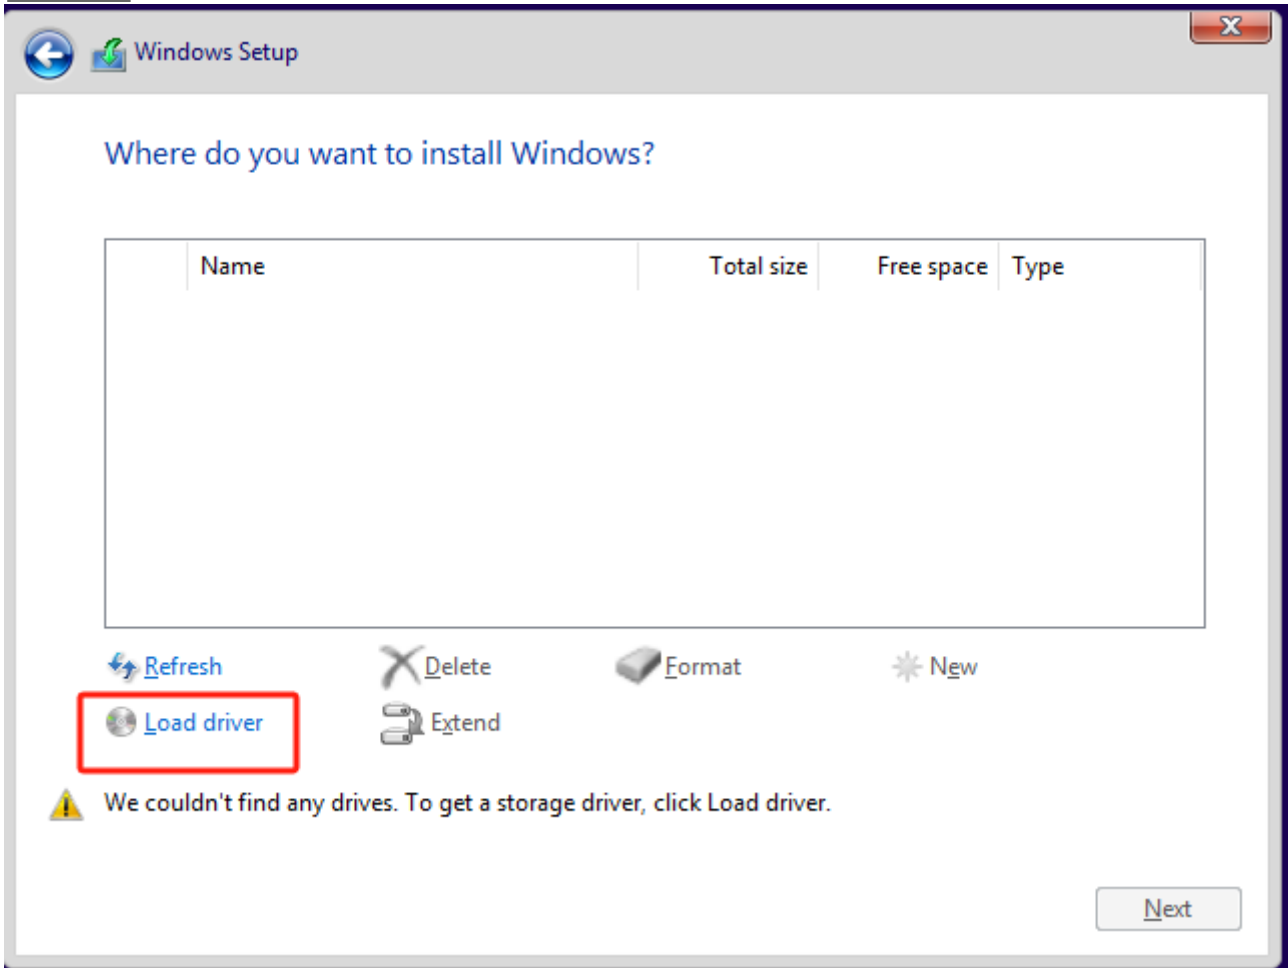

```
[root@localhost images]# virsh domblklist win11-1
```

```
Target Source
```

```
-----  
vda      /var/lib/libvirt/images/win11-1.qcow2  
sda      /var/lib/libvirt/images/win11_24h2.iso
```

???????????