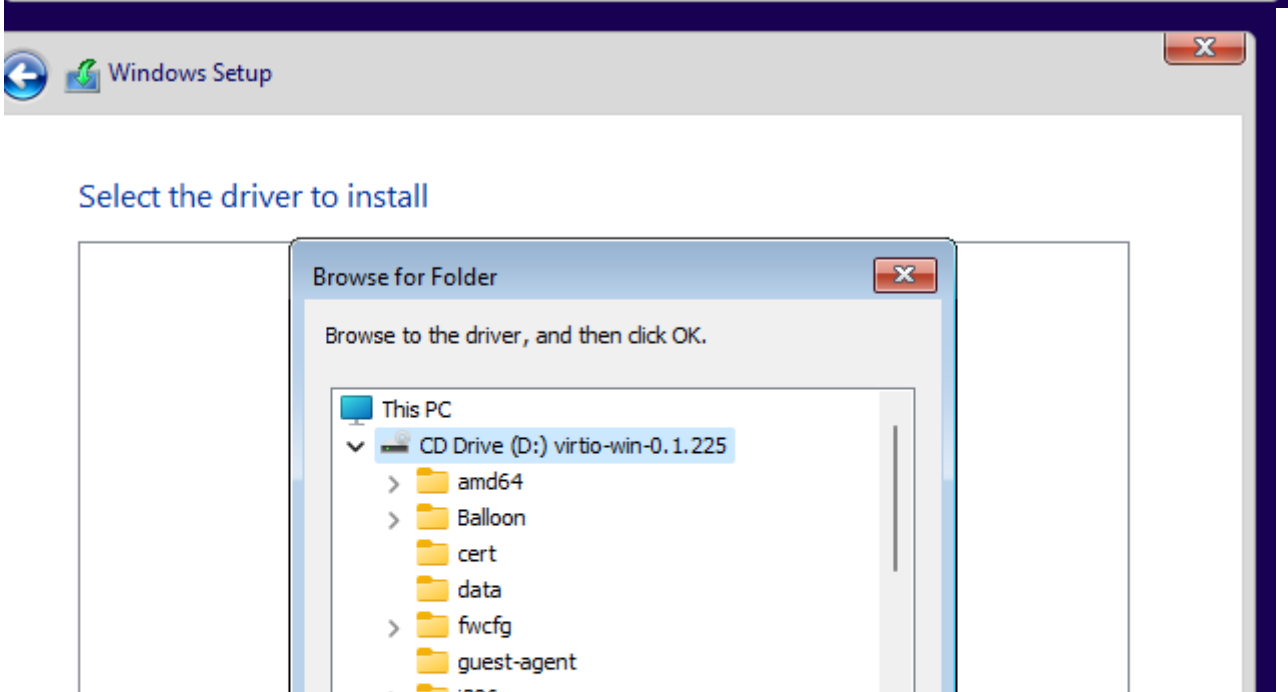

```
[root@localhost images]# virsh domblklist win11-1
```

```
Target Source
```

```
-----  
vda      /var/lib/libvirt/images/win11-1.qcow2  
sda      /var/lib/libvirt/images/win11_24h2.iso
```

???????????